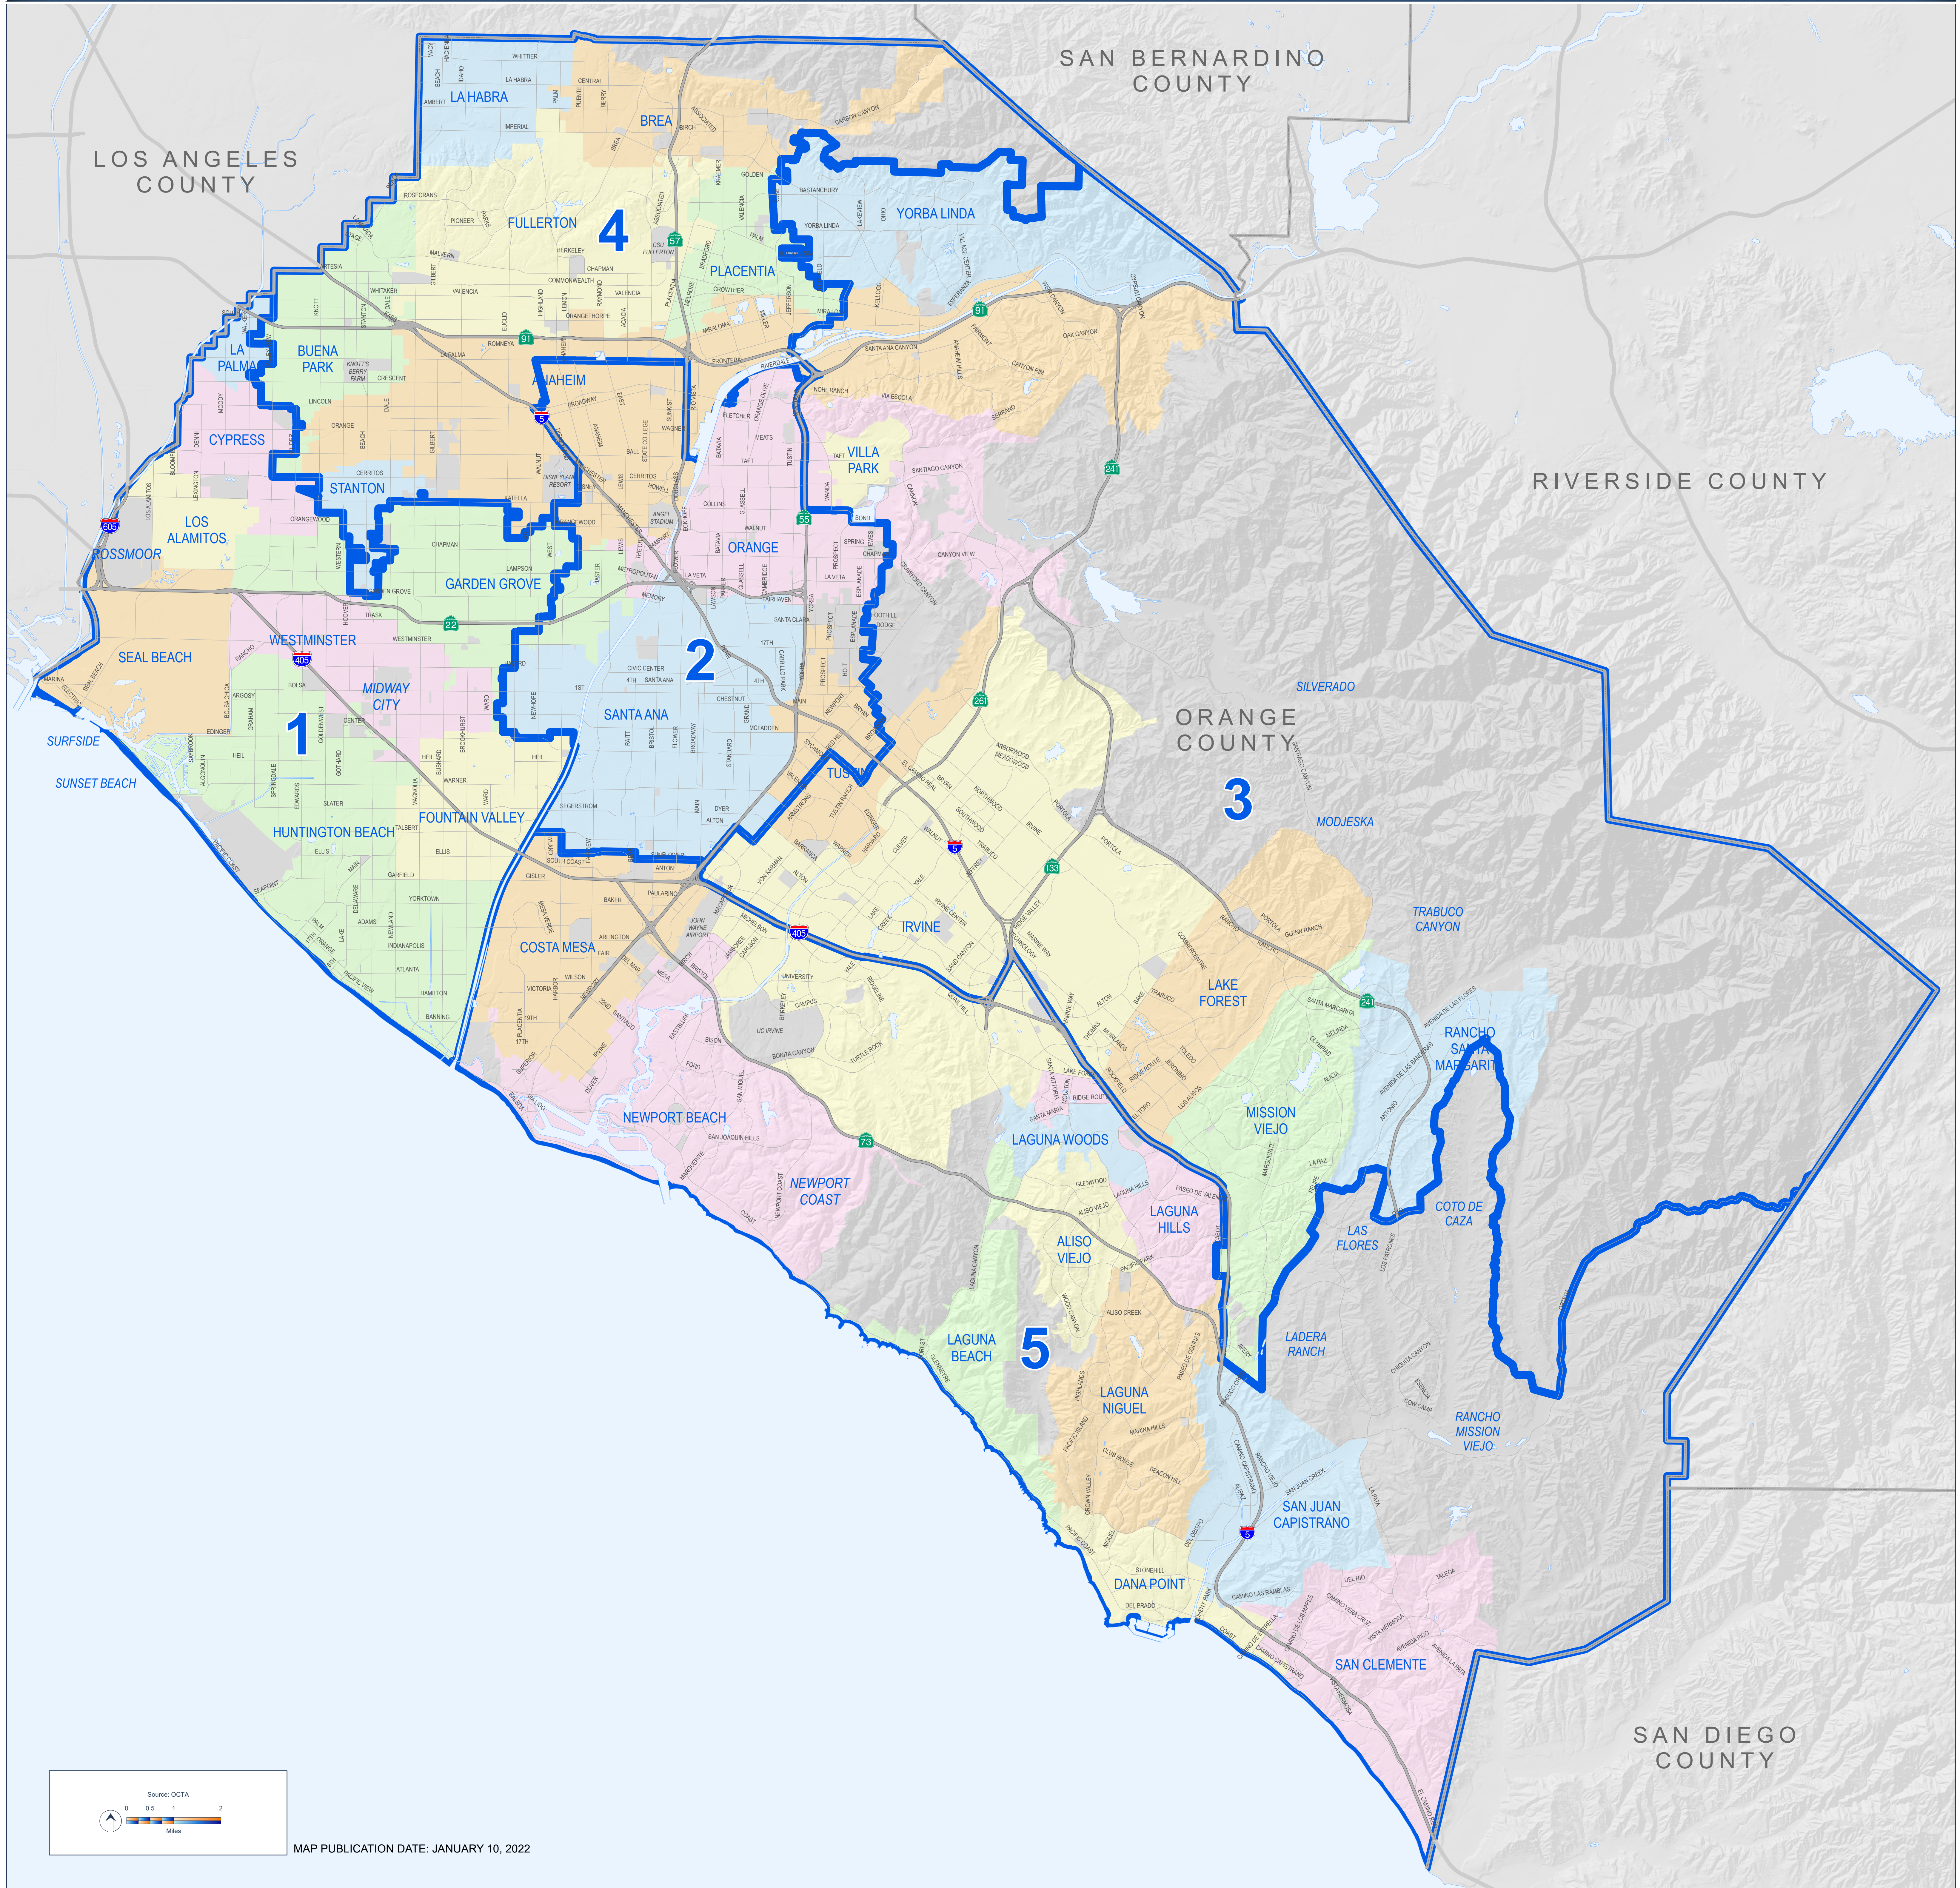

Orange County Supervisorial Districts

MAP PUBLICATION DATE: JANUARY 10, 2022