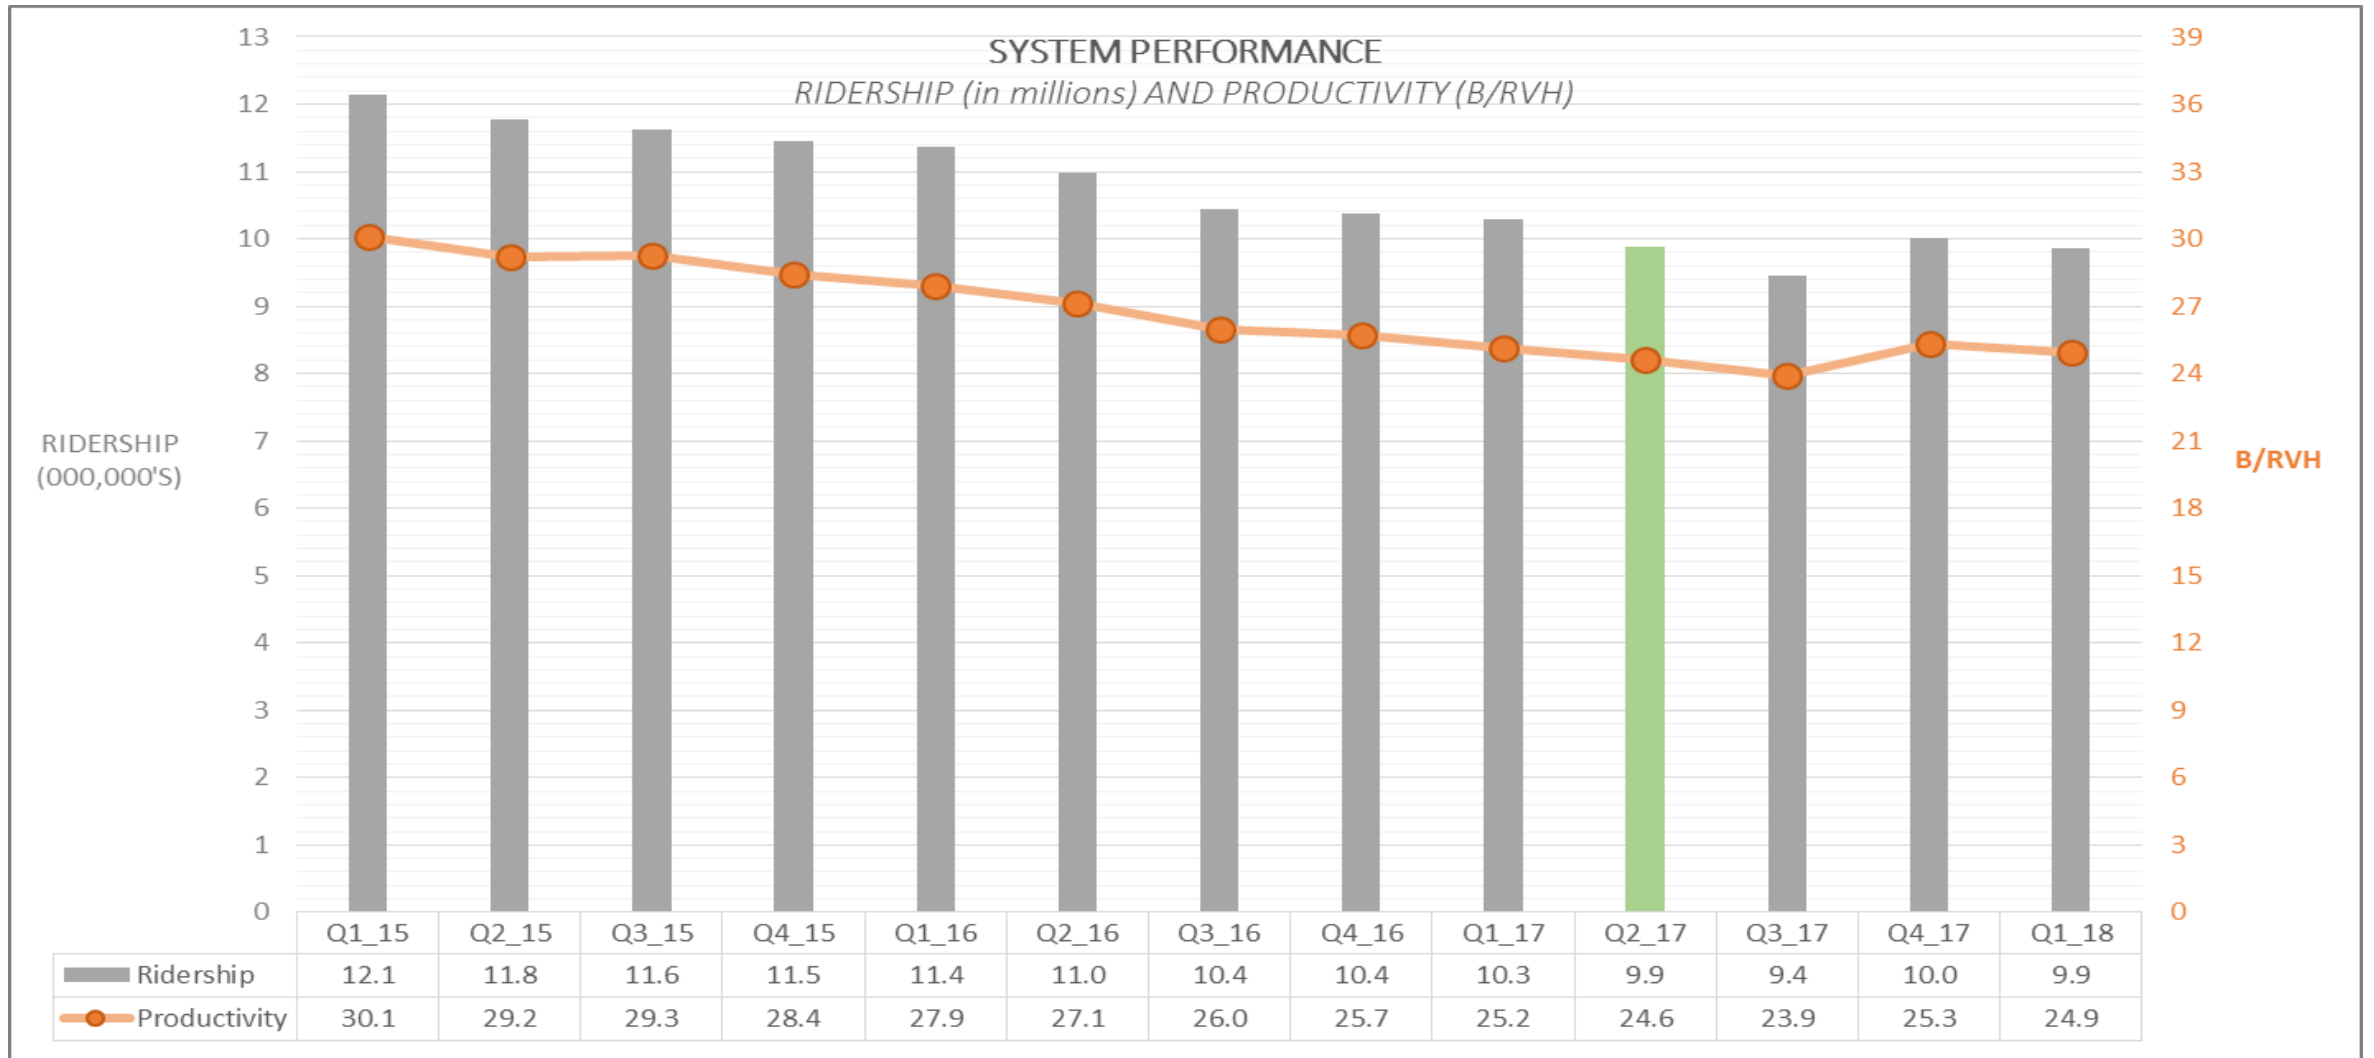

TRANSIT PERFORMANCE AND OC BUS 360°

Performance: System-wide Trends

Performance: OC Bus 360° Improvements

Performance: OC Bus 360° Reductions

AVERAGE WEEKDAY PRODUCTIVITY (B/RVH) - SYSTEM VS. OC BUS 360° ADJUSTMENTS
OCTOBER 2016 REDUCED ROUTES