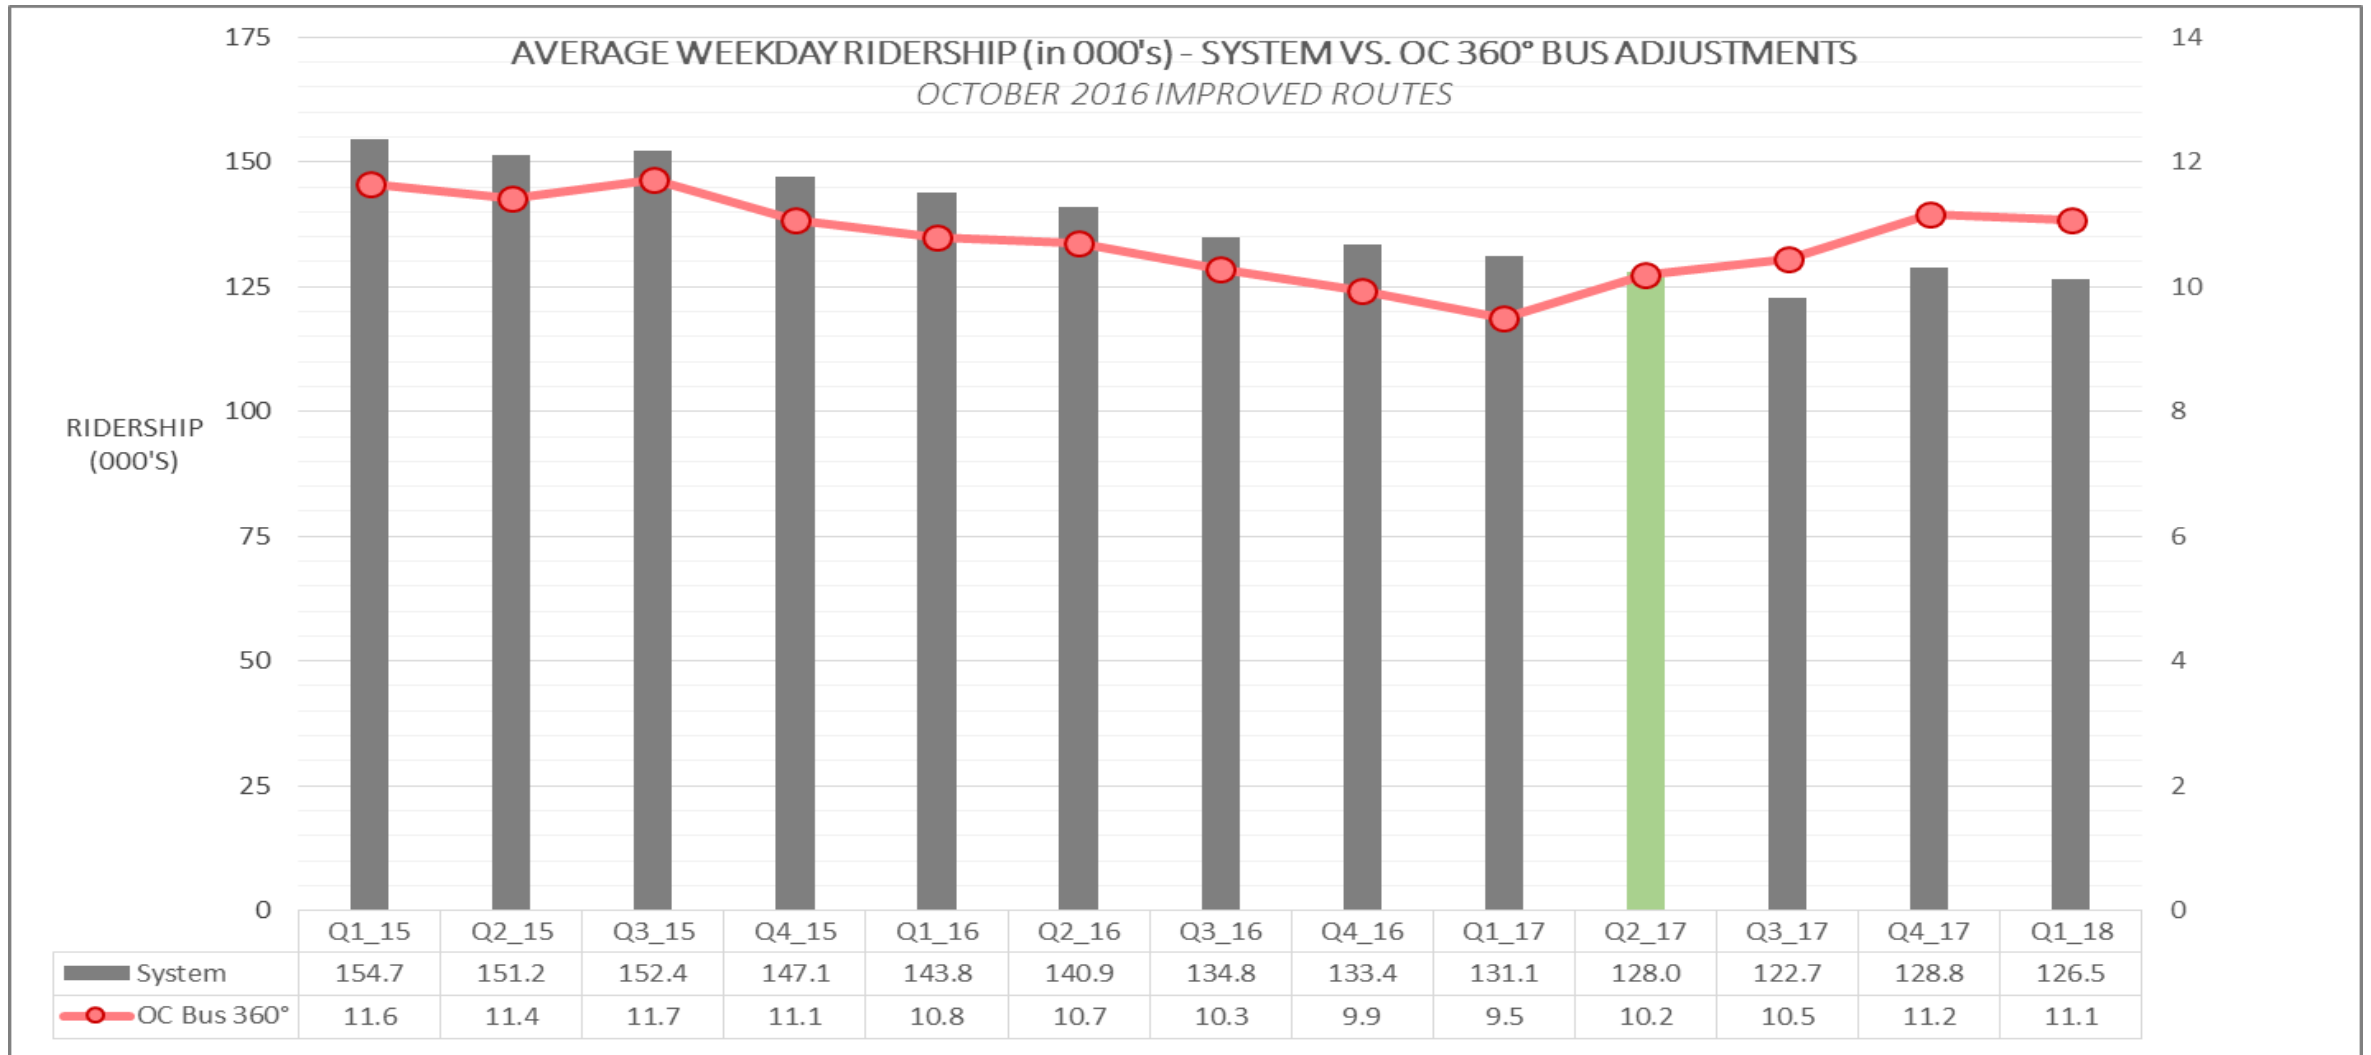

TRANSIT PERFORMANCE AND OC BUS 360°

Performance: System-wide Trends

Performance: OC Bus 360° Improvements

Performance: OC Bus 360° Reductions

AVERAGE WEEKDAY PRODUCTIVITY (B/RVH) - SYSTEM VS. OC BUS 360° ADJUSTMENTS
OCTOBER 2016 REDUCED ROUTES