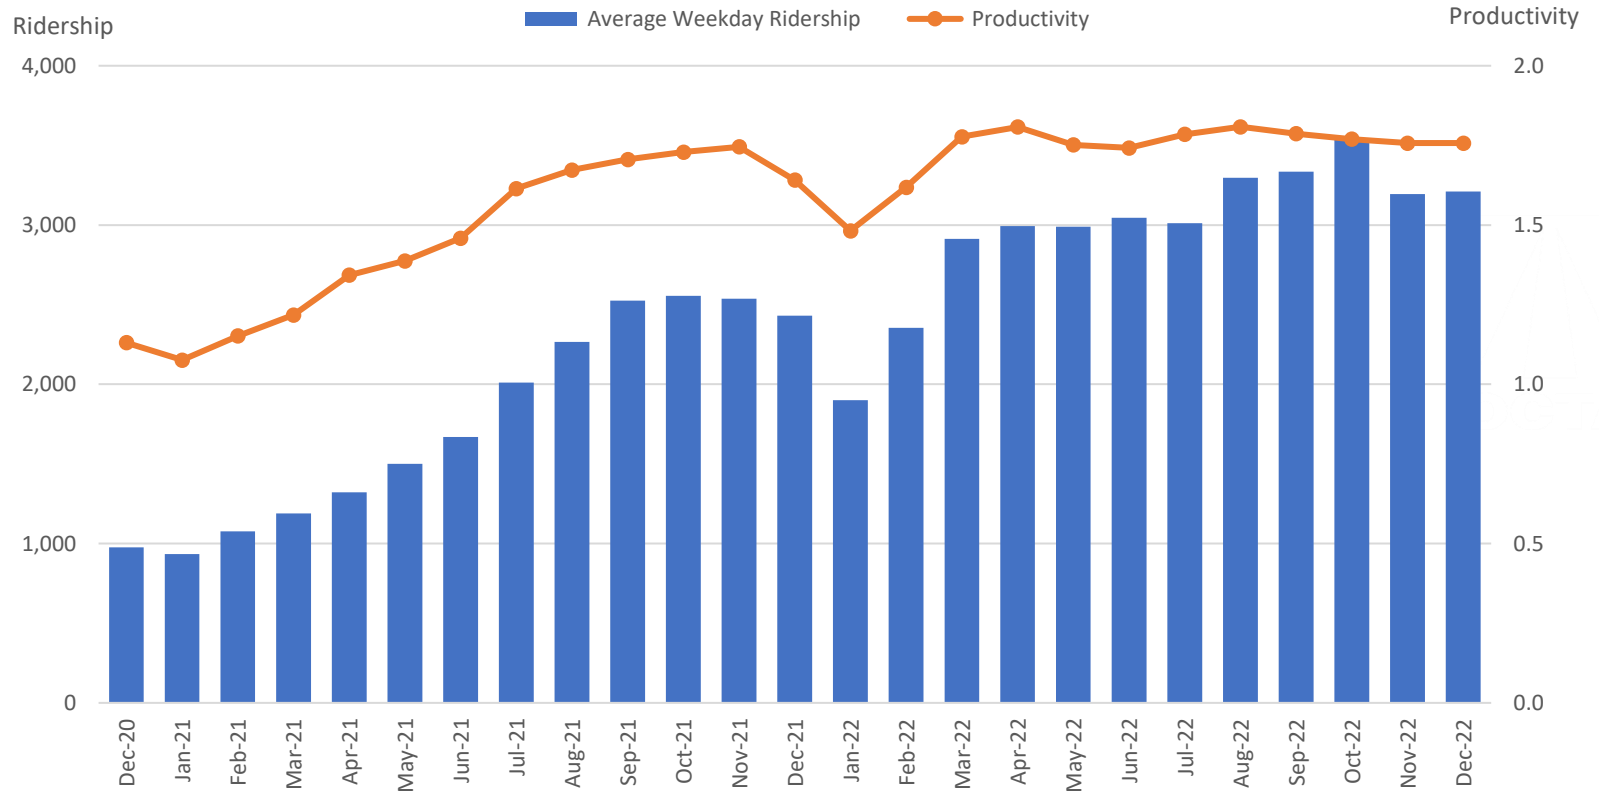

# OC ACCESS

**Program Update  
Accessible Transit Advisory Committee  
January 23, 2023**

# OC ACCESS RIDERSHIP AND PRODUCTIVITY

(AVERAGE WEEKDAY)