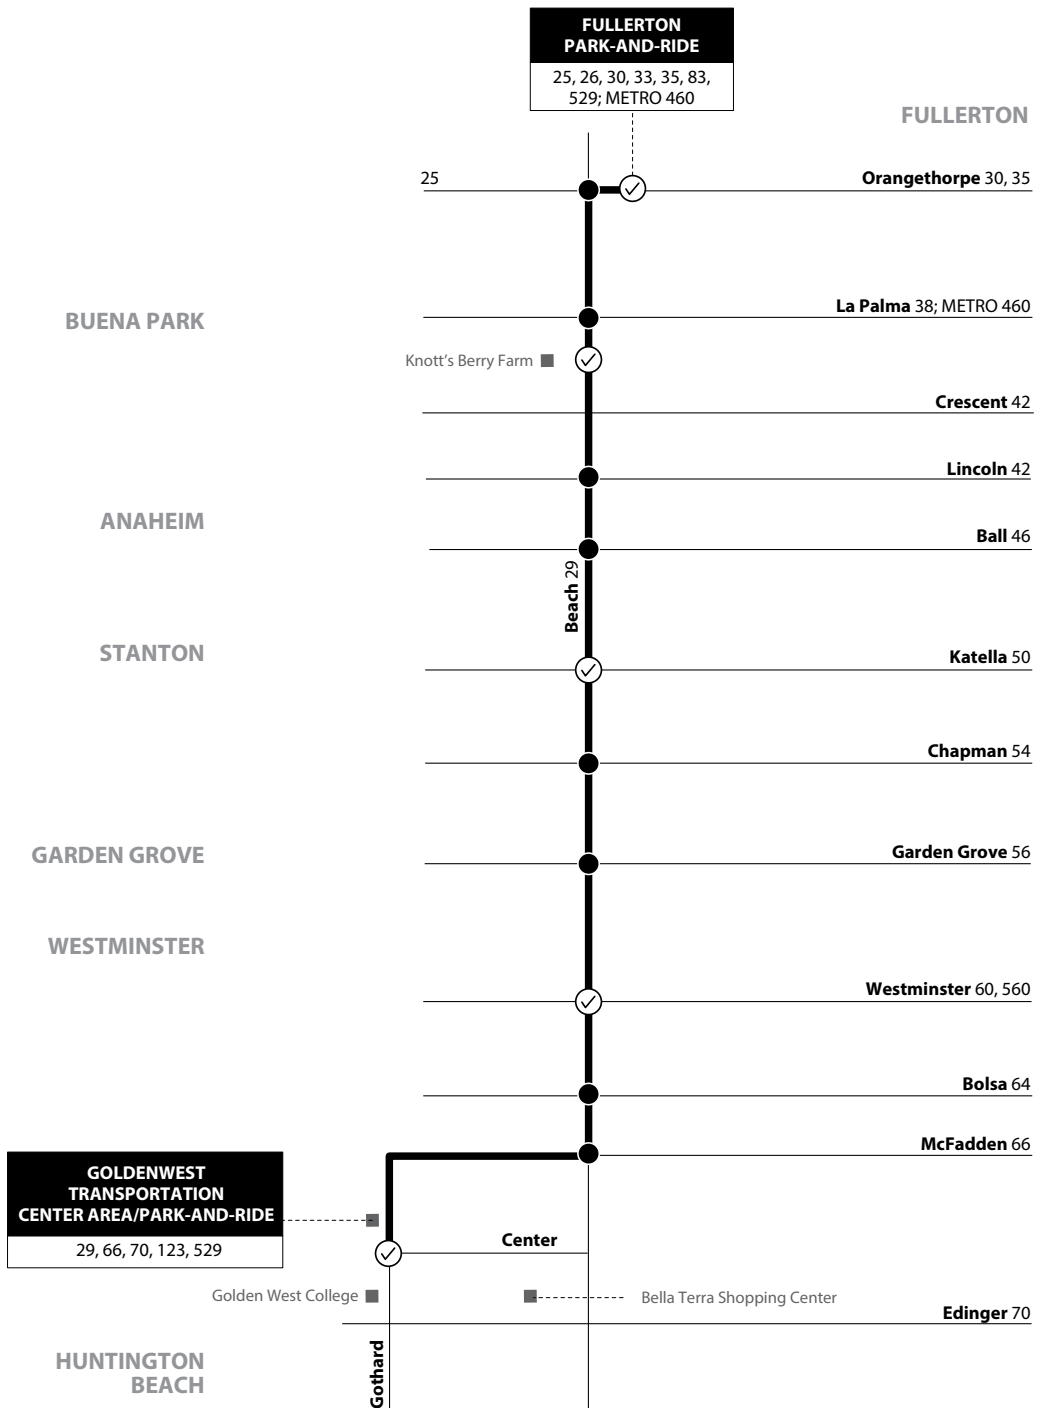

## Fullerton to Huntington Beach via Beach Blvd

**NOTE:** No weekend service.  
**NOTA:** No hay servicio los fines de semana.

**LEGEND**  
**LEYENDA**

Route 529/063023

Scheduled Departure  
 Regular Routing

METRO = Los Angeles Metro

MAP NOT TO SCALE

Numbers on streets indicate transfers. *Números en la calle indican transbordos.*

Route 529 is a limited-stop route, making stops only at time check points and other designated stops .

**Monday - Friday**  
**SOUTHBOUND To: Huntington Beach**

Fullerton Park-and-Ride	Knotts Berry Farm	Beach & Katella	Beach & Westminster	Goldenwest Transportation Center
6:04	6:12	6:22	6:33	6:42
6:28	6:36	6:46	6:57	7:06
6:52	7:01	7:12	7:25	7:35
7:16	7:25	7:36	7:49	7:59
7:40	7:49	8:00	8:13	8:23
8:05	8:14	8:25	8:38	8:48
8:31	8:40	8:51	9:04	9:14
8:57	9:06	9:17	9:30	9:40
9:28	9:36	9:45	9:58	10:06
9:53	10:03	10:14	10:26	10:35
10:23	10:33	10:44	10:56	11:05
10:53	11:03	11:14	11:26	11:35
11:23	11:33	11:44	11:56	<b>12:05</b>
11:52	<b>12:03</b>	<b>12:14</b>	<b>12:26</b>	<b>12:36</b>
<b>12:22</b>	<b>12:33</b>	<b>12:44</b>	<b>12:56</b>	<b>1:06</b>
<b>12:52</b>	<b>1:03</b>	<b>1:14</b>	<b>1:26</b>	<b>1:36</b>
<b>1:22</b>	<b>1:33</b>	<b>1:44</b>	<b>1:58</b>	<b>2:07</b>
<b>1:50</b>	<b>2:01</b>	<b>2:12</b>	<b>2:26</b>	<b>2:35</b>
<b>2:15</b>	<b>2:26</b>	<b>2:37</b>	<b>2:51</b>	<b>3:00</b>
<b>2:42</b>	<b>2:53</b>	<b>3:04</b>	<b>3:18</b>	<b>3:27</b>
<b>3:10</b>	<b>3:20</b>	<b>3:31</b>	<b>3:43</b>	<b>3:52</b>
<b>3:36</b>	<b>3:46</b>	<b>3:57</b>	<b>4:09</b>	<b>4:18</b>
<b>4:02</b>	<b>4:12</b>	<b>4:23</b>	<b>4:35</b>	<b>4:44</b>
<b>4:28</b>	<b>4:38</b>	<b>4:49</b>	<b>5:01</b>	<b>5:10</b>
<b>4:53</b>	<b>5:03</b>	<b>5:14</b>	<b>5:26</b>	<b>5:35</b>
<b>5:20</b>	<b>5:30</b>	<b>5:41</b>	<b>5:53</b>	<b>6:02</b>
<b>5:46</b>	<b>5:56</b>	<b>6:07</b>	<b>6:19</b>	<b>6:28</b>
<b>6:12</b>	<b>6:22</b>	<b>6:33</b>	<b>6:45</b>	<b>6:54</b>